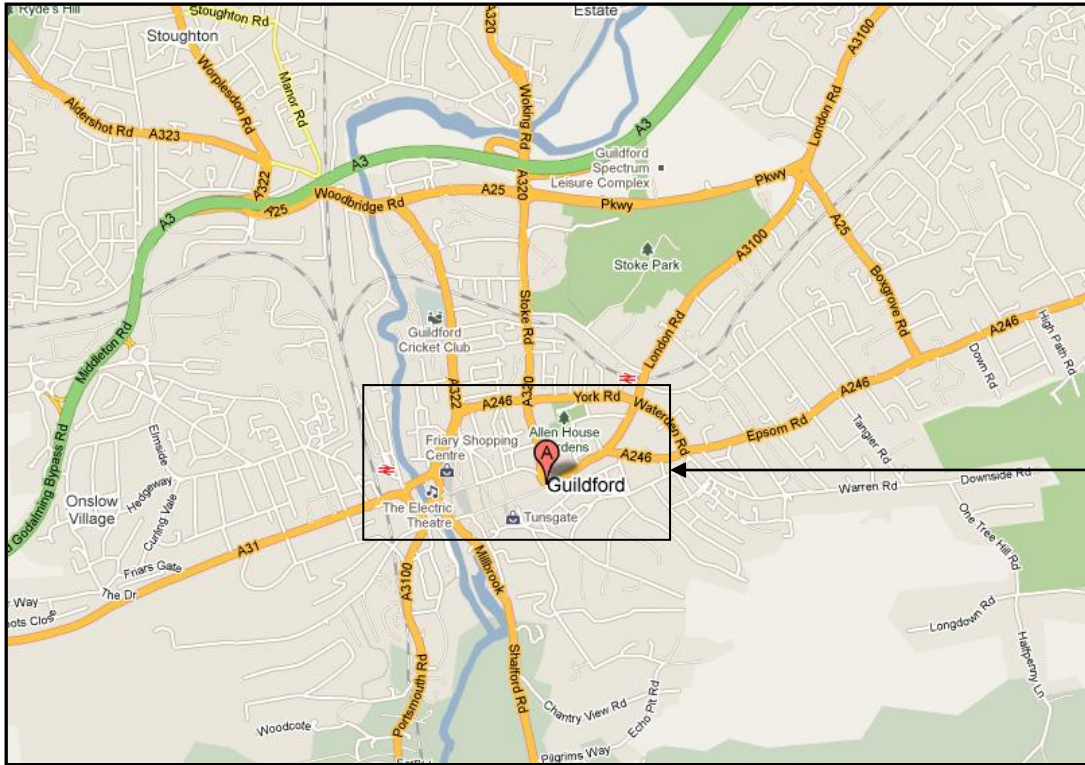

Directions to our Guildford Office

1st & 2nd Floor, City View Place
67 Sydenham Road
Guildford
Surrey
GU1 3RY

City View Place

By train.

From London Waterloo the train takes roughly 40 minutes to Guildford Station. From the station the office is 10-15 minute walk up the High Street as shown on the map below. Sydenham Road can be accessed through one of the numerous passageways from the High Street.

By car:

From London - at Junction 10 of the M25 take the A3 south to Guildford.

From Portsmouth - Take the A3 northwards. Take the exit towards A322/A25/A320.

Parking - Unfortunately there is only very limited visitor parking at our office. There are however several car parks situated along Sydenham Road and the surrounding streets. Please contact the office for more guidance.

See inset

City View Place