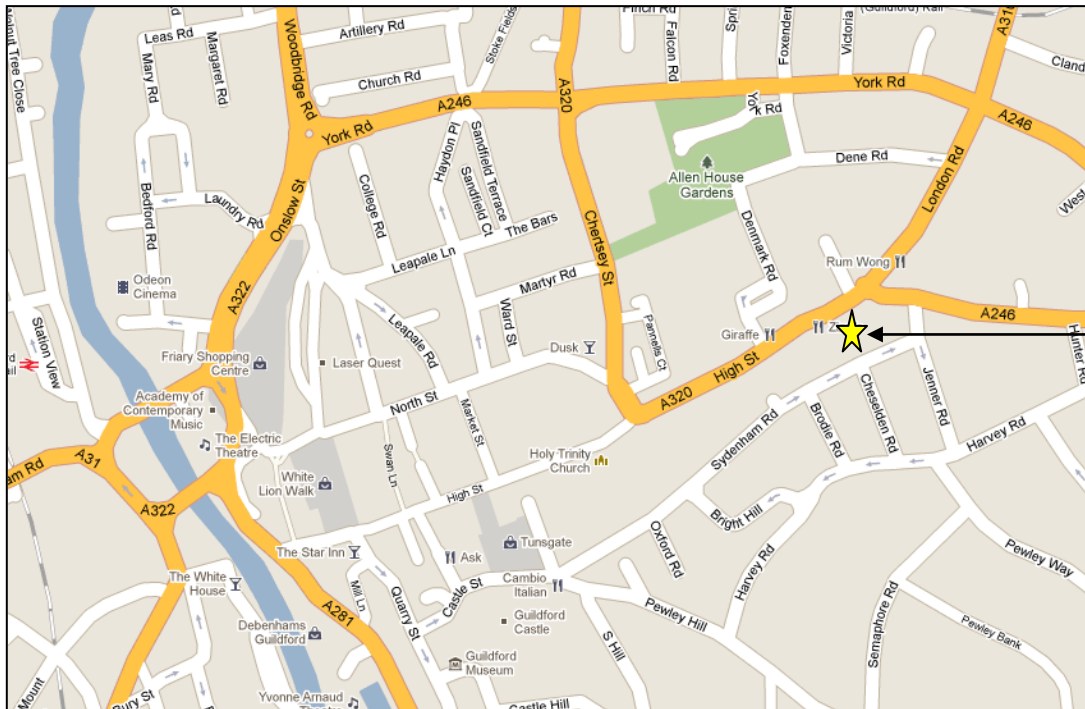

Directions to our Guildford Office

1st & 2nd Floor, City View Place
67 Sydenham Road
Guildford
Surrey
GU1 3RY

City View Place

By train.

From London Waterloo the train takes roughly 40 minutes to Guildford Station. From the station the office is 10-15 minute walk up the High Street as shown on the map below. Sydenham Road can be accessed through one of the numerous passageways from the High Street.

By car:

From London - at Junction 10 of the M25 take the A3 south to Guildford.

From Portsmouth - Take the A3 northwards. Take the exit towards A322/A25/A320.

Parking - Unfortunately there is only very limited visitor parking at our office. There are however several car parks situated along Sydenham Road and the surrounding streets. Please contact the office for more guidance.

See inset

City View Place